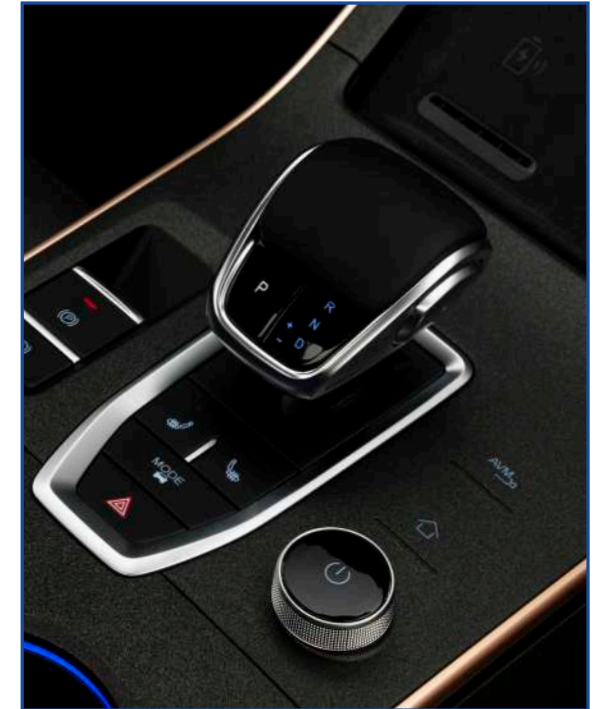

OMODA 5

Heated Seats and Steering Wheel

The heated front seats and steering wheel allow you to stay nice and cosy on long drives.

Advanced LED Optics

T-shaped LED daytime running lights, together with powerful LED headlights provide improved visibility at night. The original design of the matrix taillights generates a striking 3D illusion, presenting a powerful aesthetic that embodies high-tech, futuristic design.