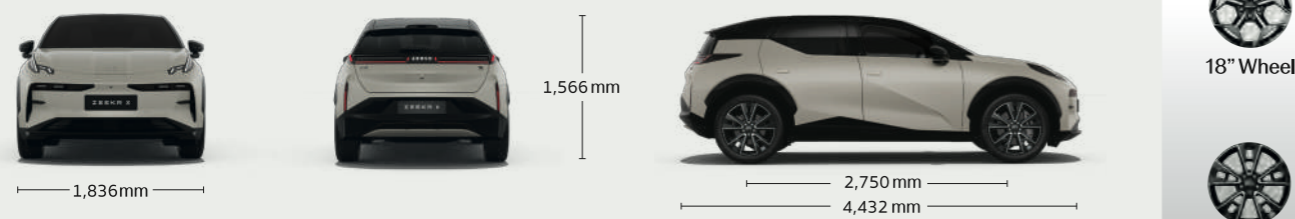

Dimension

18" Wheel

19" Wheel

Color Combination

Exterior