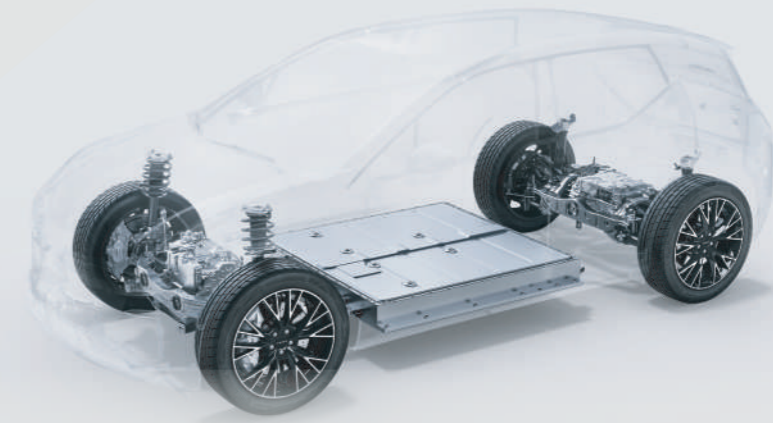

## Remarkable Performance

Acceleration  
0-100km/h  
in **3.8s\***

Maximum power  
**315kW\***

Braking performance  
100-0km/h  
in **34.5 meters**

Battery capacity  
**66kWh**

WLTP range  
up to **440km**