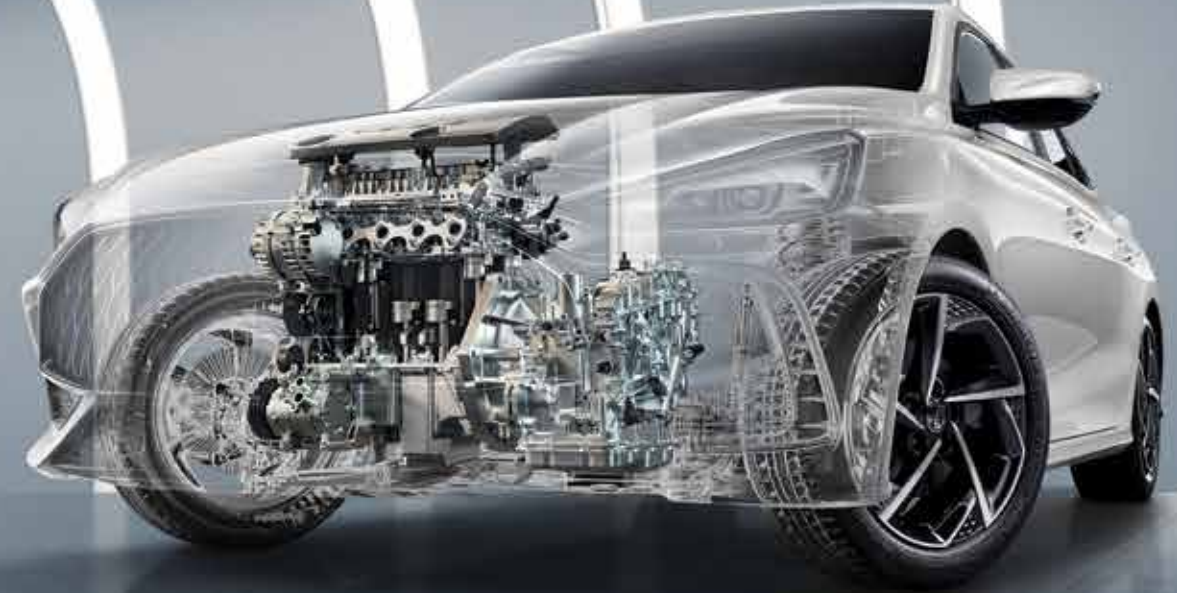

Ducktail Spoiler
The spoiler has a striking sporty appearance while enhancing the car's aerodynamics.

Dual Exhaust Tip Finisher
The Dual Exhaust Tip Finisher adds a sporty edge to your ride, combining style and performance to ensure a thrilling experience on every drive.

Black Leather Seats with Red Accents

The seats embody sleek sophistication with a pop of colour, perfect for adding a touch of boldness to your everyday drive.

Function that follows form

The MG5's advanced performance features deliver an unparalleled driving experience with optimal stability and efficiency. Every journey becomes a pleasure as the MG5 expertly balances dynamic power and handling.

114 HP
Output

8-Speed
iCVT Transmission

150 Nm
Max Torque

Powertrain
1.5L DVVT

Segment-Leading Wheelbase
The long 2680mm wheelbase enhances stability and comfort, providing a smooth and controlled ride.

Dynamic Powertrain
Power meets efficiency in the MG5 with its 1.5L DVVT engine, High Efficiency Atkinson Cycle, and Bosch cooling.

Efficient Transmission
Engineered for durability with a rigorous 2.35 million kilometers durability test, the MG5 8-speed iCVT transmission delivers 97% power transfer efficiency and rapid 0.1-second gear shifts.