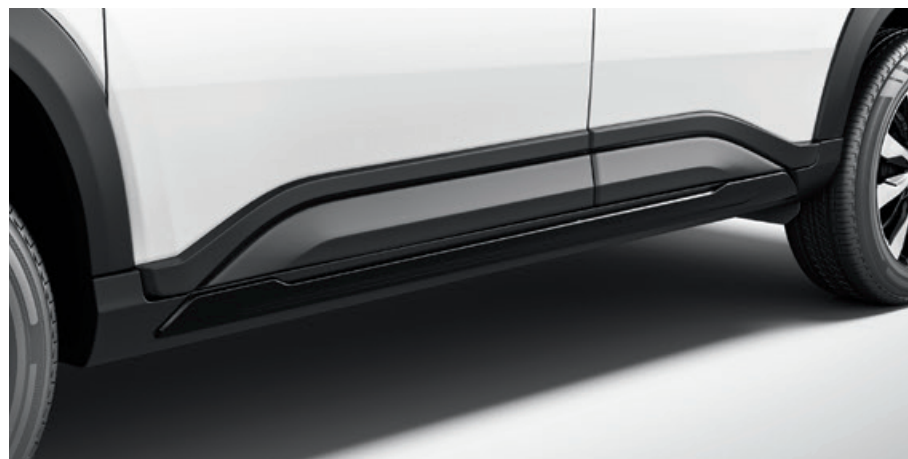

INTRODUCING THE NEW  
**ELEVATE APEX EDITION**

ELEVATE  
APEX EDITION

YOU'RE THE *chase*

**THE LOOK OF  
SUCCESS**

BOLD, CONFIDENT AND UNDENIABLY  
STYLISH. EXTERIORS THAT REFLECT  
YOUR AMBITIONS.

Front Under Spoiler - Piano Black with Silver Accent

Side Under Spoiler - Piano Black

Apex Edition Badge on Fenders

Rear Lower Garnish - Piano Black with Chrome Inserts

Apex Edition Emblem on Tailgate

**THE FEEL OF  
OPULENCE**

IMMERSE YOURSELF IN A HAVEN OF  
TRANQUILITY, WHERE EVERY DETAIL IS  
A TESTAMENT OF REFINED TASTE.

Luxurious Dual-tone Ivory & Black Interiors

Premium Leatherette Door Linings

Apex Edition Signature Seat Covers

Rhythmic Ambient lights – 7 Colours

Apex Edition Signature Cushions

**LIMITED FESTIVE EDITION**  
**BOOK NOW**