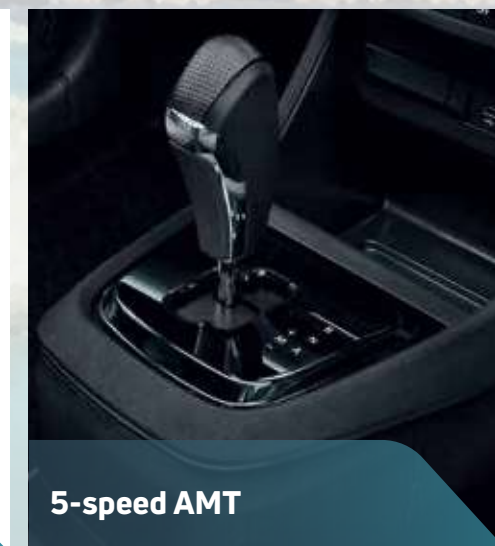

Eco & City Drive Modes

5-speed AMT