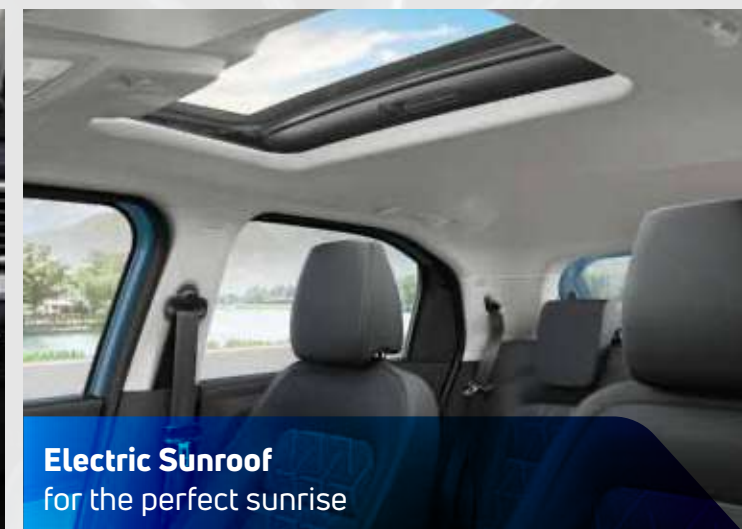

Electric Sunroof
for the perfect sunrise

More Of Stylish Interiors

D-cut Steering Wheel | Dual Tone Dashboard Layout