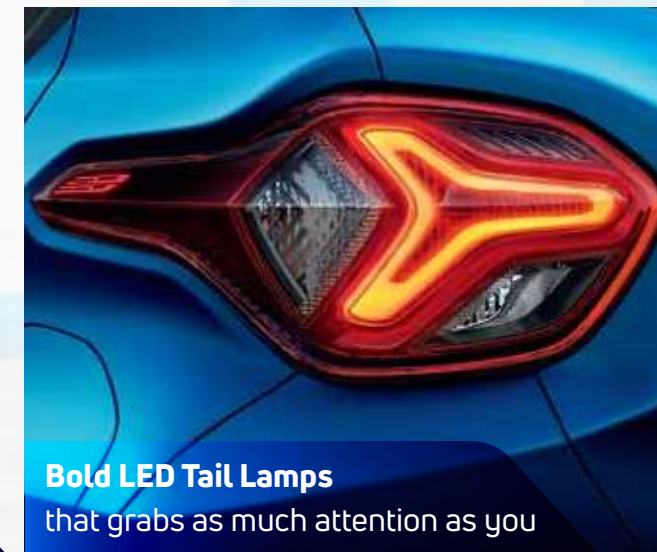

Bold LED Tail Lamps
that grabs as much attention as you