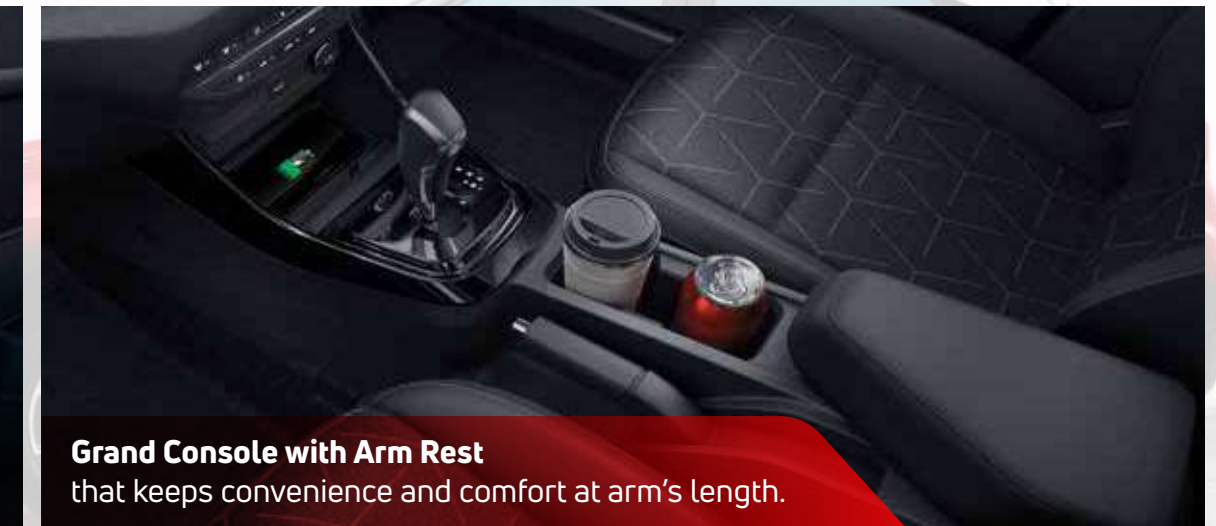

Push Start/Stop Button
that needs a touch of a finger

Grand Console with Arm Rest
that keeps convenience and comfort at arm's length.

More Of Comfort

Rear Wiper & Wash | Auto Fold ORVM | Front Power Outlet | Fast USB Charger