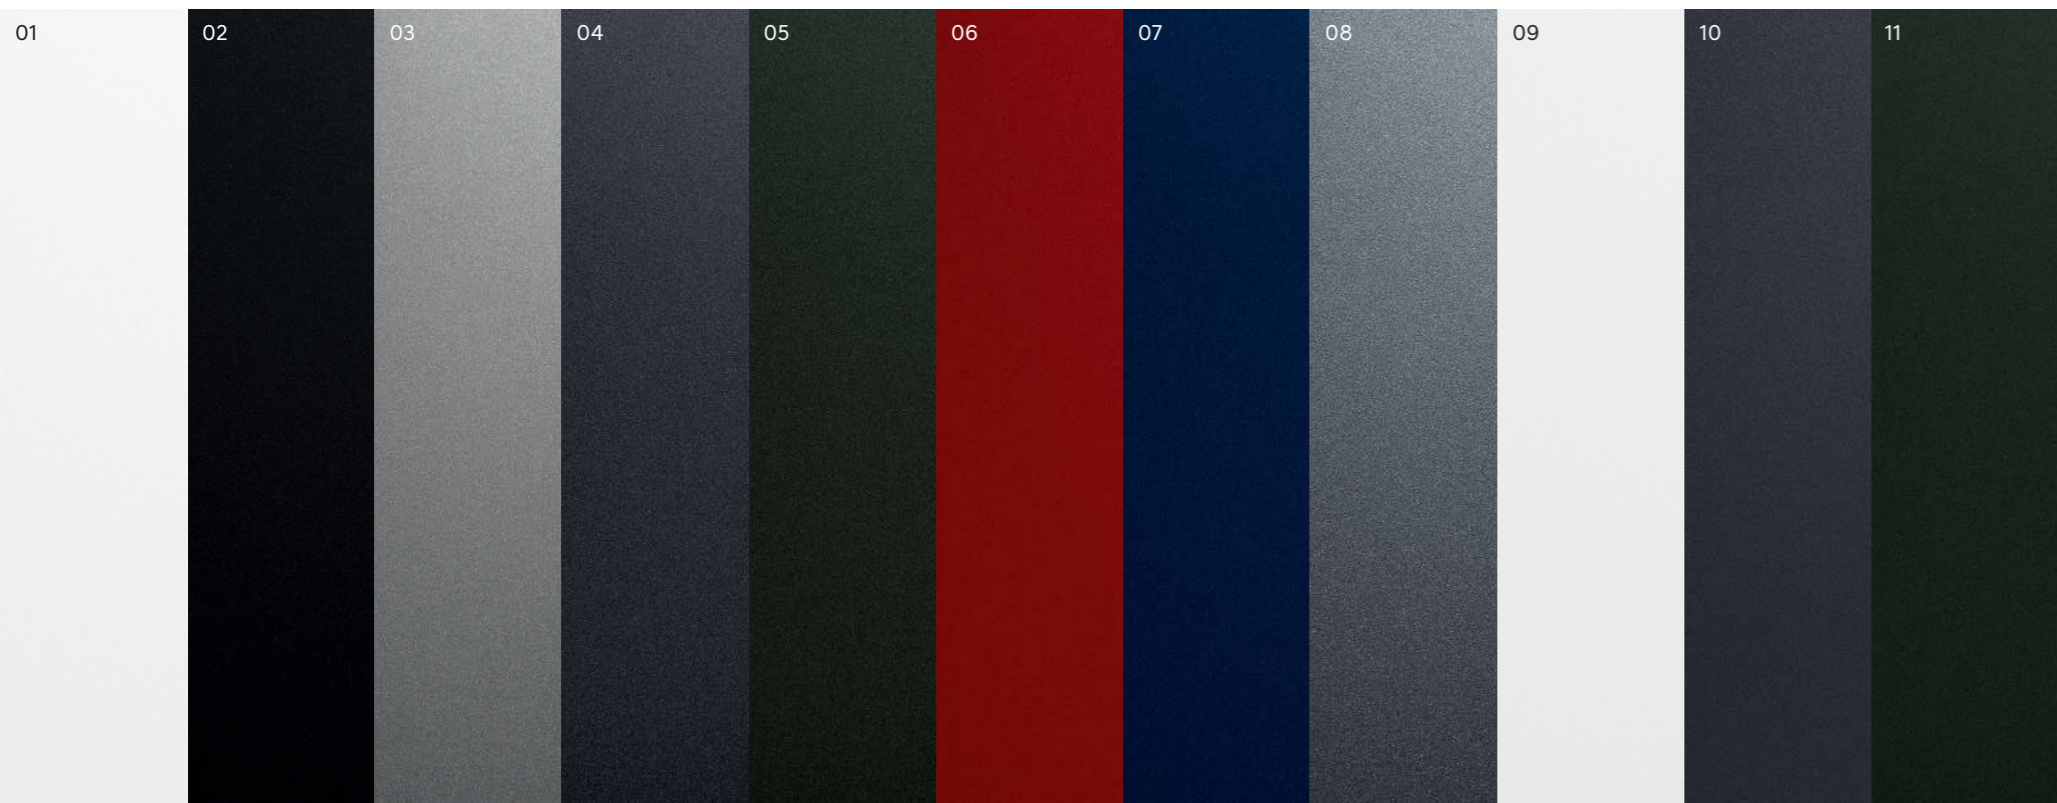

Overseas GV80 Coupe model shown

EXTERIOR COLOURS

GLOSS

- 01 Uyuni White
- 02 Vik Black
- 03 Savile Silver
- 04 Makalu Grey
- 05 Storr Green
- 06 Mauna Red
- 07 Capri Blue
- 08 Bering Blue

MATTE

- 09 Matterhorn White
- 10 Makalu Grey
- 11 Storr Green

INTERIOR COLOURS

- 01 Obsidian Black Mono-tone (Obsidian Black Seat / Orange Stitch)
- 02 Ultra Marine Blue Mono-tone (Ultramarine Blue Seat / Grey Stitch)
- 03 Obsidian Black / Savile Red Two-tone (Savile Red Seat / Red Stitch)
- 04 Obsidian Black Mono-tone (Obsidian Black Seat / Grey Stitch)
- 05 Ultra marine Blue Mono-tone (Ultramarine Blue Seat / Orange Stitch)
- 06 Smoky Green / Vanilla Beige Two-tone (Vanilla Beige Seat / Orange Stitch)