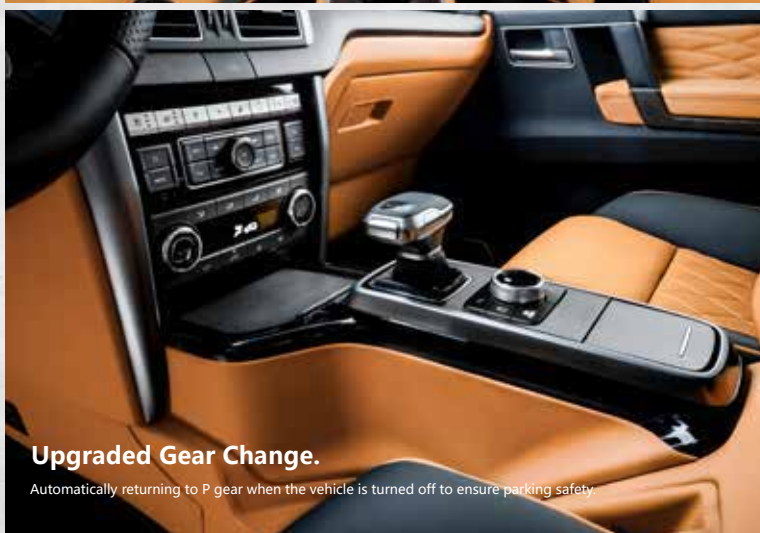

Upgraded Gear Change.

Automatically returning to P gear when the vehicle is turned off to ensure parking safety.