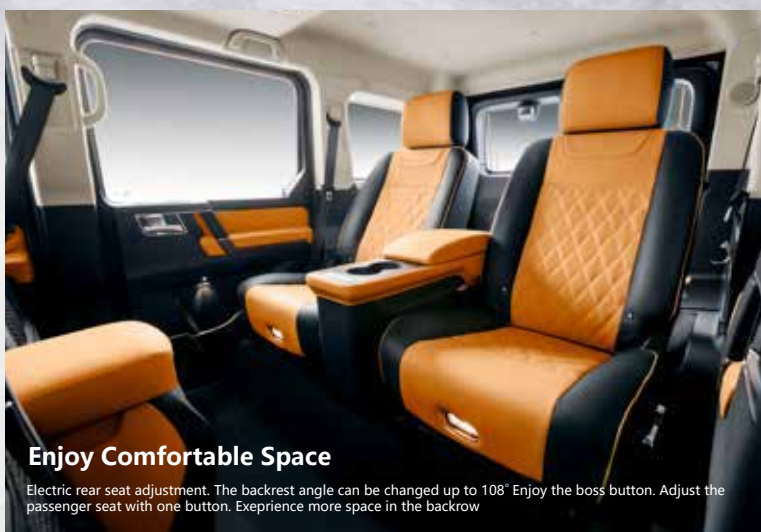

# BJ80

*Galaxy Flagship, Glorious Shinning Trip*

**Sturdy Body  
On Frame**

---

### Reasonable Layout & Elegant Interior

Suede-covered roof and pillars, Nappa leather seats chrome plating interior, wood grain trim

### Enjoy Comfortable Space

Electric rear seat adjustment. The backrest angle can be changed up to 108° Enjoy the boss button. Adjust the passenger seat with one button. Experience more space in the backrow