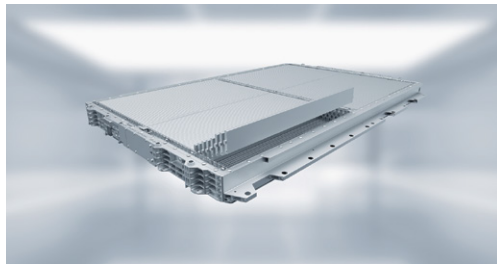

Ultra-Safe Patented Blade Battery Technology