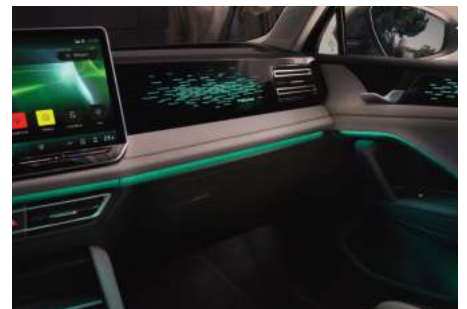

Intuitive **experience**

Expect exemplary level of comfort and convenience inside the Tiguan.

10.25" Digital Cockpit Pro that allows you to customise personal favourite features and views in the two round instruments.

Windshield Head-Up Display projects key information such as the speed and navigation icons directly into the driver's primary field of vision to ensure the driver remains focused on the road.

Discover Pro infotainment system is the largest of its class with a 15" MIB Gen 4 display and illuminated touch slider for a seamless experience.

Driving experience switch offers a personalised driving experience that directly connects to the infotainment system, allowing you to alternate between volume, driving profile and atmosphere settings.

Wireless App-Connect offer convenient over-the-air connections to Apple CarPlay and Android Auto.