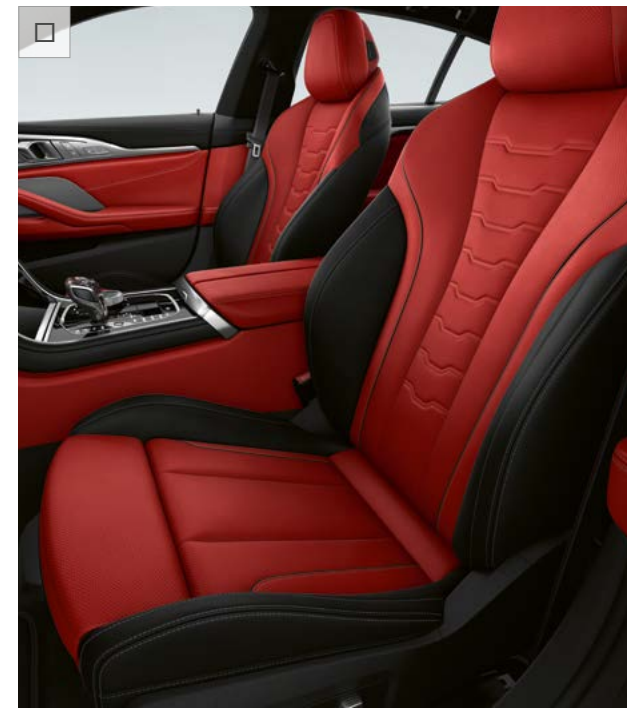

BMW Individual Extended Merino Leather Black

BMW Individual Extended Merino Leather Fiona Red/Black

BMW Individual Full Merino Leather Black, shown here with optional M Sport seats

BMW Individual Full Merino Leather Ivory White