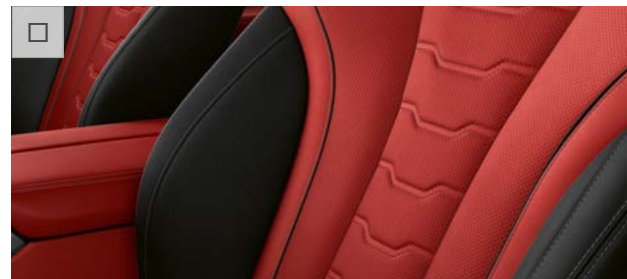

BMW Individual Extended Merino Leather Black

BMW Individual Extended Merino Leather Fiona Red/Black

BMW Individual Full Merino Leather Black, shown here with optional M Sport seats

BMW Individual Full Merino Leather Ivory White