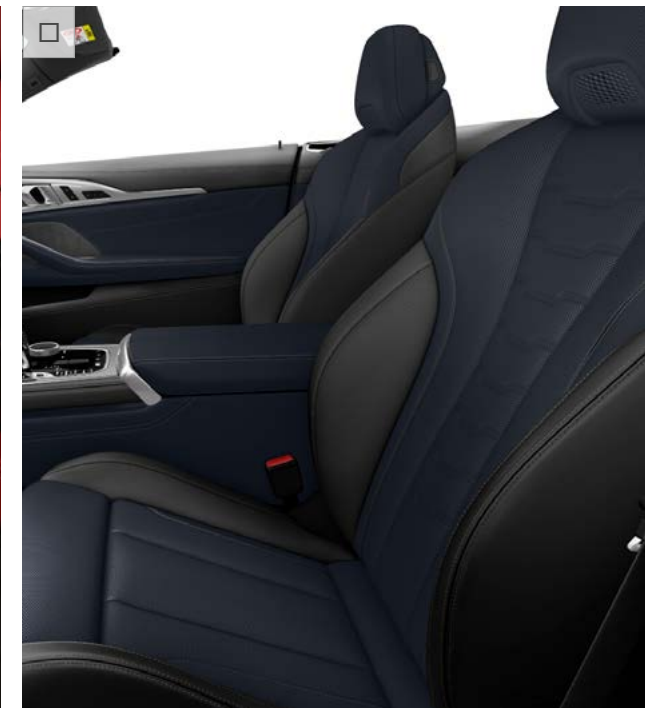

BMW Individual Full Merino Leather Night Blue/Black