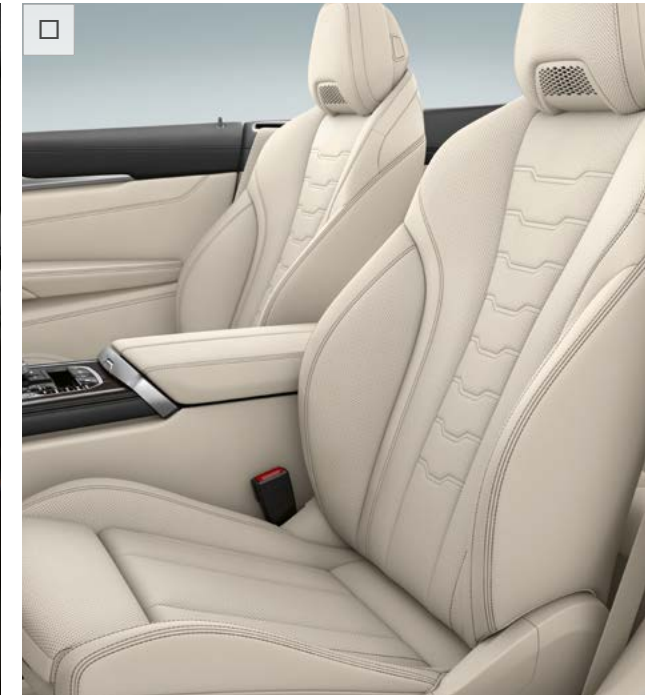

BMW Individual Full Merino Leather Ivory White