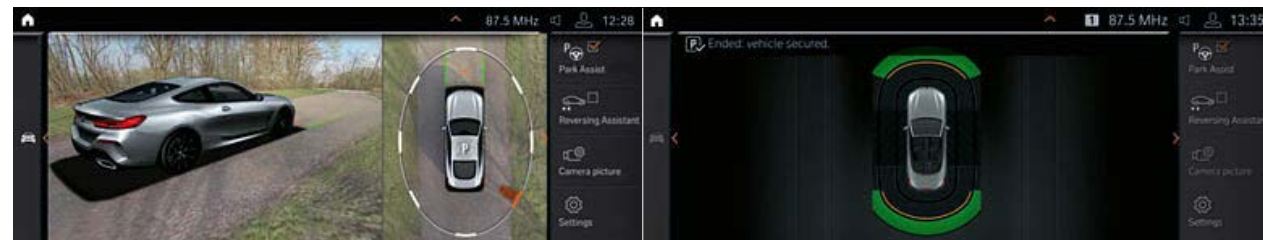

## AUDIO AND COMMUNICATIONS

BMW Live Cockpit Professional, comprising:

- 10.25" Control Display with Touch Function
- BMW Intelligent Personal Assistant
- BMW Operating System 7.0
- iDrive Controller with Touch Function
- Intelligent Functionalities
- Remote Software Upgrade

## PARKING ASSISTANT PLUS

Parking Assistant Plus makes parking and manoeuvring the vehicle easier. It features the Surround View system including Top View, Panorama View and Remote View 3D as well as Lateral Parking Aid, Parking Assistant with linear guidance and Reversing Assistant. Exclusively available as part of the Technology and Ultimate Packages.