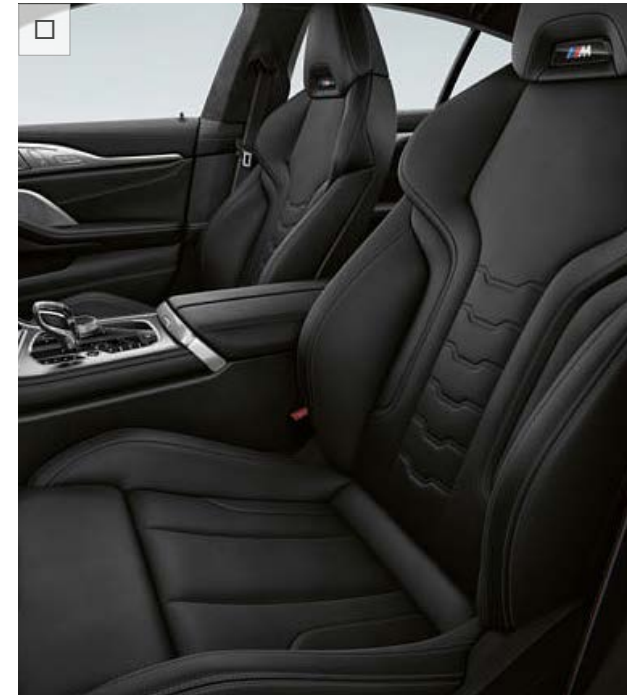

BMW Individual Extended Merino Leather Black

BMW Individual Extended Merino Leather Fiona Red/Black

BMW Individual Full Merino Leather Black, shown here with optional M Sport seats

BMW Individual Full Merino Leather Ivory White