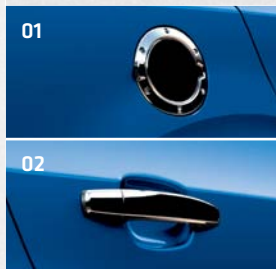

The model you choose is only the beginning. Our large range of accessories* gives you the choice to reflect the life that you lead, so the new Chevrolet Aveo will always be in tune with your lifestyle.

- 01 Chrome Fuel Door Cover
- 02 Chrome Door Handles
- 03 Child Seat
- 04 Soft Roof Box
- 05 Sill Plates (front)
- 06 Roof Mounted Bike Carrier

* A full accessories list can be found at www.chevrolet.co.uk

THE FINISHING TOUCHES