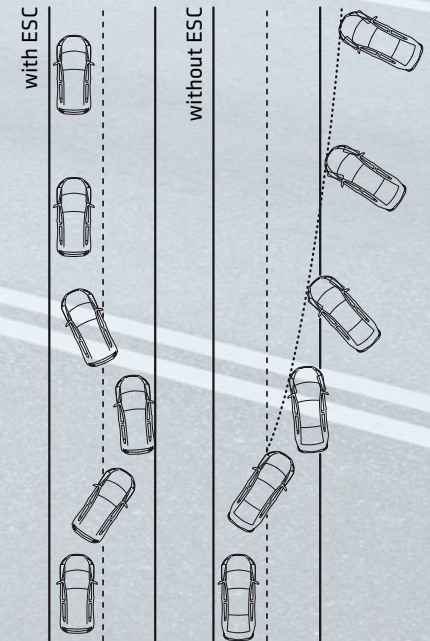

Collision avoidance comparison with and without 'ESC'!