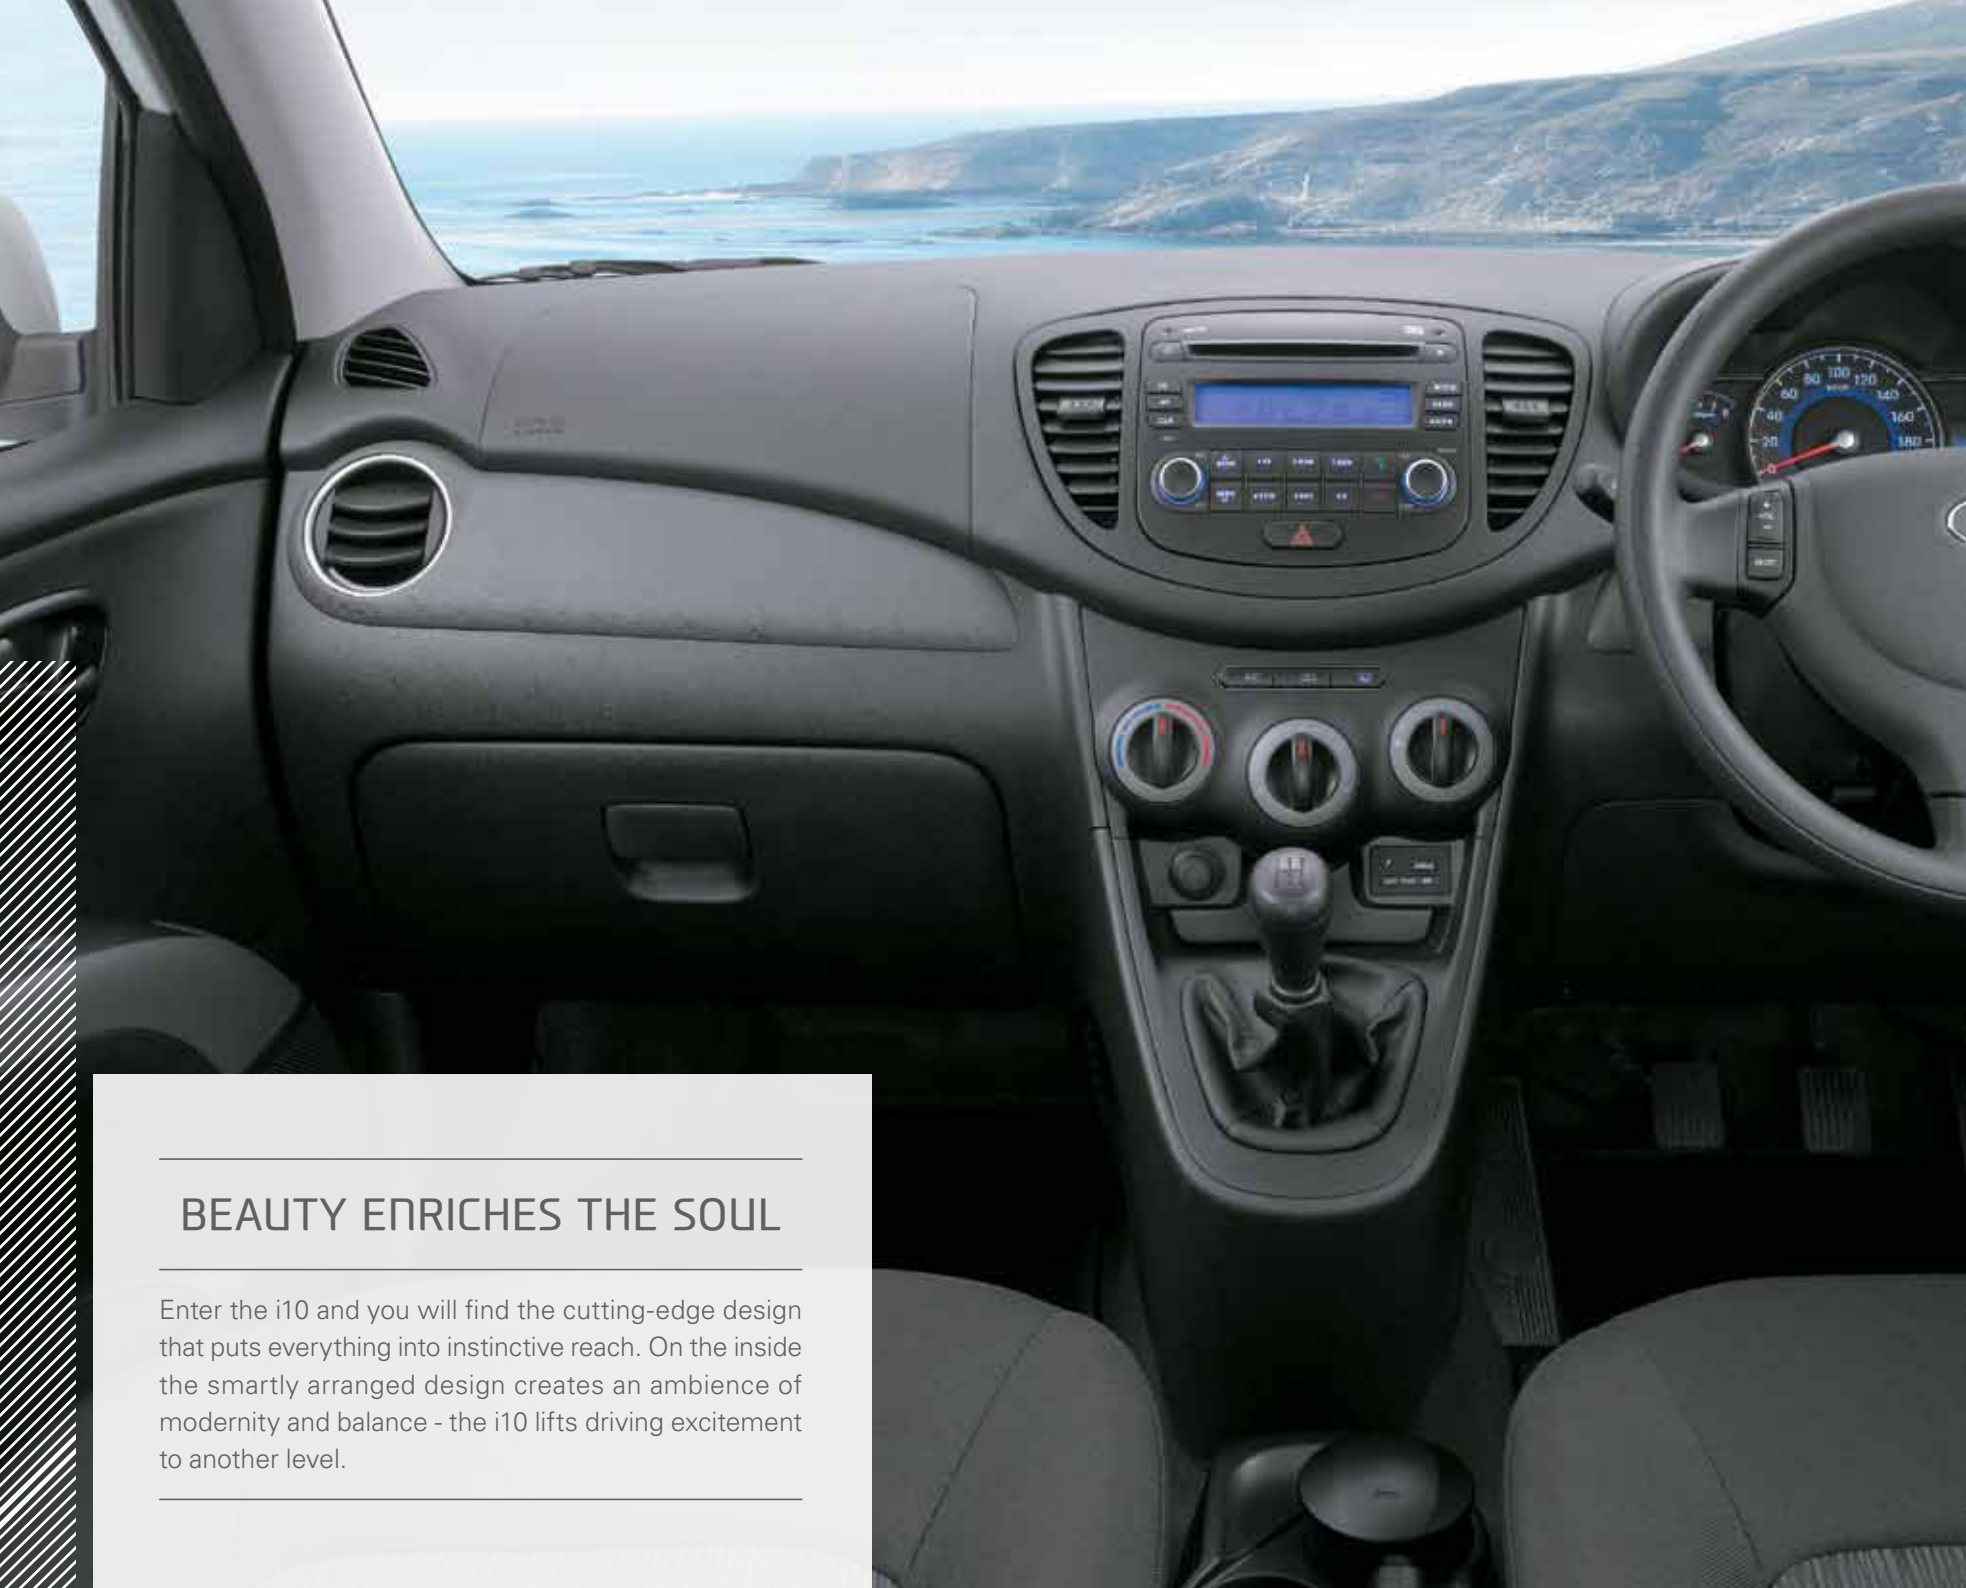

The driver's seat height adjustment is pump action, enabling any driver to find the ideal driving position in just a few seconds.

BEAUTY ENRICHES THE SOUL

Enter the i10 and you will find the cutting-edge design that puts everything into instinctive reach. On the inside the smartly arranged design creates an ambience of modernity and balance - the i10 lifts driving excitement to another level.