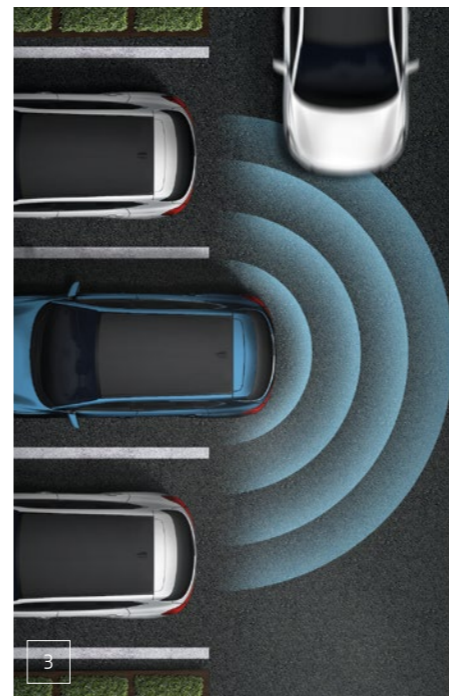

Driving made easy

Start your journey with ease thanks to smart keyless entry with engine start/stop button on Premium SE. It means you don't need your keys in your hand to access the car and a touch of the start button when you're inside is all it takes to get going. DAB digital radio as standard ensures crystal clear sound quality when on the road — perfect for long trips. The satellite navigation system on SE Nav models and above, comes complete with an 8 inch touchscreen, and TomTom LIVE Services* — including a 7 year subscription. This monitors real time traffic and directs you to the quickest route, so you'll arrive as soon as possible. When you reach your destination, the parking sensors and reversing camera will ensure you park without fuss. On the Premium SE auto, smart park assist steers you perfectly into parallel and right angled spaces. Just control the pedals and gears, and your Tucson will do the rest.

1

2

3

4

1. Autonomous Emergency Braking (AEB)
2. Blind Spot Detection System (BSD)

3. Rear Cross Traffic Alert (RCTA)
4. Lane departure warning system with lane keep assist

Tucson safety features, for total confidence on every trip.