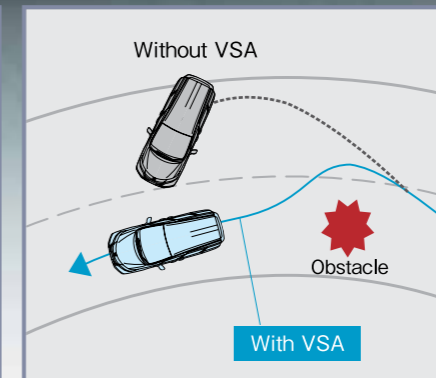

NO COMPROMISE

Safety is everything when it comes to driving with the whole family on board. All the driving support functions of the all-new Odyssey have evolved to enhance your peace of mind. Advanced features include the ability to detect various hazards, while the Cross Traffic Monitor further enhances safety.

The multi-view camera system offers a composite view of the car's surroundings through multiple wide-angle views on the vehicle's navigation screen.

The Blind Spot Information beeps if there's an approaching vehicle, and an indicator light will appear on the side view mirror.

The Vehicle Stability Assist™ (VSA™) system regulates the engine's output and selectively applies the brakes, helping you maintain traction on slippery roads. During cornering, VSA™ helps bring the car back on track when it deviates from its correct path.