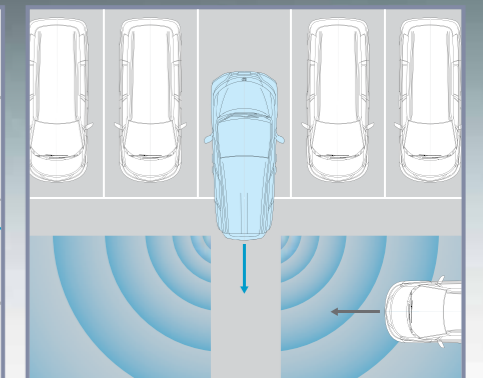

The Vehicle Stability Assist™ (VSA™) system regulates the engine's output and selectively applies the brakes, helping you maintain traction on slippery roads. During cornering, VSA™ helps bring the car back on track when it deviates from its correct path.

While reversing, the Cross Traffic Monitor detects and warns drivers of approaching vehicles with a danger signal sound.