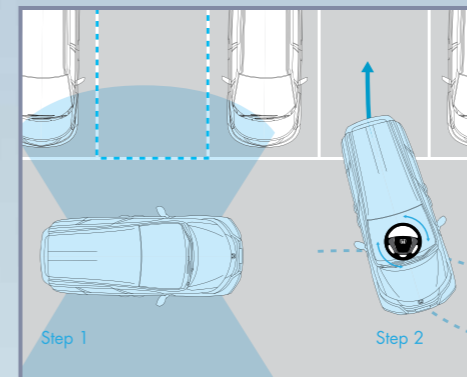

The Honda Smart Parking Assist System automatically analyses camera images, calculates the parking space boundary and provides steering inputs to support the driver in parking the vehicle.