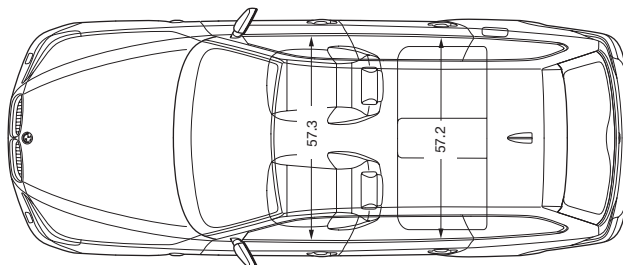

Weight		535xi
Unladen		
Manual transmission	lbs	4101
STEPTRONIC automatic transmission	lbs	4145
Weight distribution, front/rear		
Manual transmission	%	49.2/50.8
STEPTRONIC automatic transmission	%	49.2/50.8

Engine		535xi
Liter/type		3.0/inline 6
Bore/stroke	inch	3.31x3.53
Nominal output/rpm	hp	300/5800
Max. torque/rpm	lb-ft	300/1400-5000
Compression ratio	:1	10.2
Fuel grade		unleaded premium

Transmission		535xi
Manual gear ratios	I/II/III :1	4.06/2.40/1.58
	IV/V/VI/R :1	1.19/1.0/0.87/3.68
	Final drive ratio :1	3.08
STEPTRONIC automatic gear ratios	I/II/III :1	4.17/2.34/1.52
	IV/V/VI/R :1	1.14/0.87/0.69/3.40
	Final drive ratio :1	3.48

Performance		535xi
Drag coefficient	C_d	0.33
Top speed¹	mph	150
Acceleration 0–60 mph²		
Manual transmission	sec	5.7
STEPTRONIC automatic transmission	sec	5.8

Fuel consumption³		535xi
Manual transmission		
City/highway	mpg	16/23
STEPTRONIC automatic transmission		
City/highway	mpg	16/24
Fuel capacity	gal	18.5

Tires and wheels		535xi
Tire dimensions	standard	225/50R-17
Wheel dimensions	standard	17x7.5
Material	standard	cast alloy

Brakes		535xi
Front – diameter	in	13.7
Rear – diameter	in	13.6

Illustrations above: All dimensions in inches. *Includes height of roof rails and antenna.

¹Top speed limited electronically.

²BMW AG test results. Actual acceleration results may vary, depending on specification of vehicle; road and environmental conditions; testing procedures and driving style. These results should be used for comparison only and verification should not be attempted on public roads. BMW urges you to obey all posted speed laws and always wear safety belts.

³EPA-estimated figures are for comparison purposes only. Your actual mileage will vary, depending on speed, driving habits, trip length and driving conditions; actual mileage will most likely be lower.