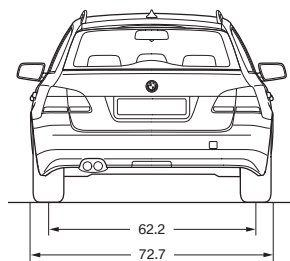

Tires and wheels		535xi
Tire dimensions	standard	225/50R-17
Wheel dimensions	standard	17x7.5
Material	standard	cast alloy

Brakes		535xi
Front – diameter	in	13.7
Rear – diameter	in	13.6

Illustrations above: All dimensions in inches. *Includes height of roof rails and antenna.