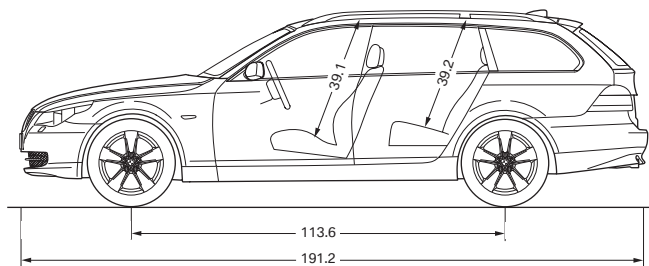

Tires and wheels		535xi
Tire dimensions	standard	225/50R-17
Wheel dimensions	standard	17x7.5
Material	standard	cast alloy

Brakes		535xi
Front – diameter	in	13.7
Rear – diameter	in	13.6

Illustrations above: All dimensions in inches. *Includes height of roof rails and antenna.