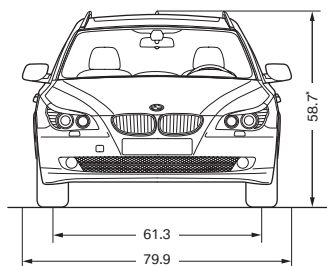

Tires and wheels		535xi
Tire dimensions	standard	225/50R-17
Wheel dimensions	standard	17x7.5
Material	standard	cast alloy

Brakes		535xi
Front – diameter	in	13.7
Rear – diameter	in	13.6

Illustrations above: All dimensions in inches. *Includes height of roof rails and antenna.