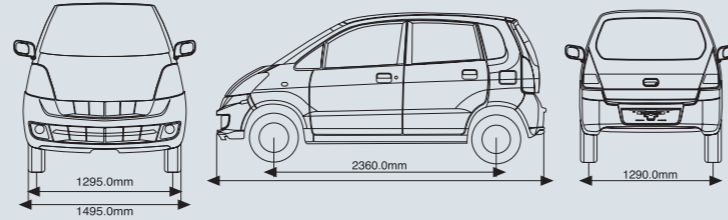

Zen Estilo Specification and Feature List

SPECIFICATION IN MM

Length	3495
Width	1475 (LX, LXi), 1495 (VXi)
Height	1595
Wheel Base	2360
Tread, Front	1295
Tread, Rear	1290

Turning Radius (m)	4.6
Seating Capacity	5 persons
Ground Clearance (mm)	165
Max Power (bhp/rpm)	64 / 6,200
Max Torque (Nm /rpm)	84 / 3,500
Engine	F10D
Engine Capacity (cc)	1061
Engine Type	4 cyl
Transmission	5MT
Drive	2WD
Clutch Type	Cable
Kerb Weight (kg)	855 (LX, LXi), 875 (VXi)
GVW (kg)	1275
Tyre Size	145/70 R13 (LX, LXi), 155/65 R13 (VXi)
Fuel Tank Capacity (l)	35
Front Brake	Ventilated Disc
Rear Brake	Drum
Transmission Type	Manual - 5 Speed, All Synchronesh with two overdrive gears
Suspension System	Front: McPherson Strut with Torsion type roll control device Rear: Coil Spring, Gas filled shock absorbers with three link rigid and isolated trailing arm
Power Steering	Type: Electronic Power Steering (EPS) (LXi & VXi)

	LX	LXi	VXi
SAFETY			
1 SRS Airbag (Driver Side) **			✓
2 ABS **			✓
3 Side Door Beams	✓	✓	✓
4 High Mount Stop Lamp	✓	✓	✓
5 Rear Door Child Lock	✓	✓	✓
6 Front Wiper (2 Speed + Intermittent)	✓	✓	✓
7 Back Door Defogger			✓
SECURITY			
1 Steering Lock	✓	✓	✓
2 Power Door Locking		(5Dr)	(5Dr)(Keyless)
EXTERIOR			
1 Body Coloured Bumpers		✓	✓
2 Body Side Moulding			✓
3 Wheel Cap	CTR	CTR	Full
4 Black Out Film			✓
5 Front Fog Lamps			✓
6 Body Coloured Side Door Handles			✓
7 Body Coloured Outside Door Mirrors			✓
8 Body Coloured Back Door Handle		✓	✓
9 Antenna	✓	✓	✓
INTERIOR			
1 ABC Pillar Trims	✓	✓	✓
2 Side Door Trims	Moulded	Moulded	Moulded
3 Back Door Trim	Moulded	Moulded	Moulded
4 Front Seat Adjustable Head Restraint	✓	✓	✓
5 Rear Seat Adjustable Head Restraint	✓	✓	✓
6 Front Seat Back Pocket (Driver Seat)	✓	✓	✓
7 Rear Seat Back	Bench	Bench	Bench
8 Floor Carpet	Moulded	Moulded	Moulded
9 Steering Wheel	PU(3Spoke)	PU(3Spoke)	PU(3Spoke)
IP / CONSOLE			
1 Centre Console with Cup Holders	✓	✓	✓
2 IP Pocket	✓	✓	✓
3 Tachometer			✓
4 Lights-off & Key Reminder Chime			✓
5 Accessory Socket			✓
6 Ash Tray	✓	✓	✓
COMFORT & CONVENIENCE			
1 Power Windows		FR	FR/RR
2 Power Steering		✓	✓
3 Front Door Pocket	✓	✓	✓
4 Remote Keyless Entry System			✓
5 Internally Adjustable ORVM	Paddle	Paddle	Electrical
Outside rear view mirror (R/L)	Pivot type (Manual)	Pivot type (Manual)	
6 Air Conditioning	✓	✓	✓
7 Back Door Opener	Key	Power Lock + Key	Power Lock + Key
8 Remote Fuel Lid Opener	✓	✓	✓
9 Vanity Mirror (Sun Visor)			(Co-driver)
10 Grip Assistant (3 nos)	✓	✓	✓
11 Co-driver Side Front Door Lock	✓	✓	✓
12 Speaker Provision	4 Speaker (Side Doors)	4 Speaker (Side Doors)	4 Speaker (Side Doors)

** Optional in VXi