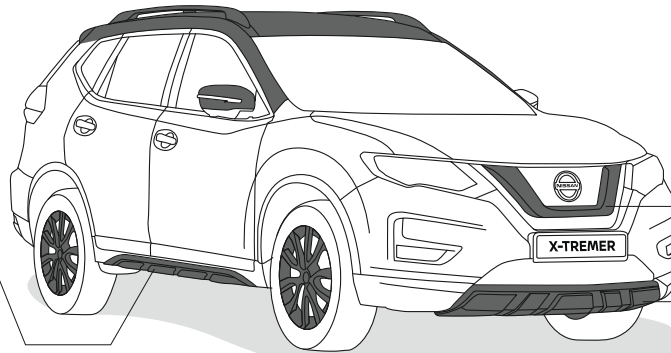

3-year/100,000km warranty, whichever comes first. Terms and conditions apply.

X-TREMER

PACKAGE PRICE **RM7,000**

Showcasing a more aggressive appearance with a distinctive **Black Silhouette Roof, Roof Rails** and **Door Mirrors**, the **New X-Trail X-Tremer** is designed to turn heads. A **New Gloss Black Front V-Motion Grille Cladding, Gloss Black TOMEI AeroKit** and **Alloy Wheels** further enhance this distinctive character, while its luxurious **Brown Nappa Leather Interior** exudes sophistication.

New Gloss Black Side Door Mirrors

New Gloss Black 10-Spoke 17-inch Alloy Wheels

New Black Silhouette Roof, Black Roof Rails & Black Rear Spoiler

New Gloss Black TOMEI Rear Aero Bumper

New Gloss Black TOMEI Side Under Spoiler