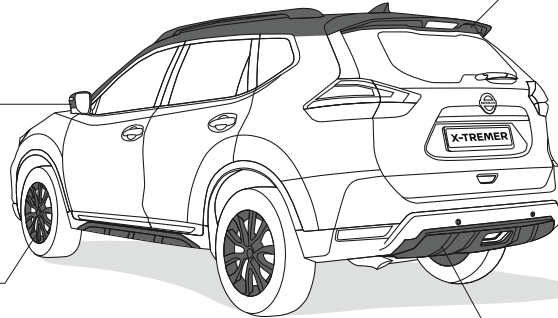

3-year/100,000km warranty, whichever comes first. Terms and conditions apply.

X-TREMER

PACKAGE PRICE **RM7,000**

Showcasing a more aggressive appearance with a distinctive **Black Silhouette Roof, Roof Rails** and **Door Mirrors**, the **New X-Trail X-Tremer** is designed to turn heads. A **New Gloss Black Front V-Motion Grille Cladding, Gloss Black TOMEI AeroKit** and **Alloy Wheels** further enhance this distinctive character, while its luxurious **Brown Nappa Leather Interior** exudes sophistication.

New Gloss Black Side Door Mirrors

New Gloss Black 10-Spoke 17-inch Alloy Wheels

New Black Silhouette Roof, Black Roof Rails & Black Rear Spoiler

New Gloss Black TOMEI Rear Aero Bumper

New Gloss Black TOMEI Side Under Spoiler