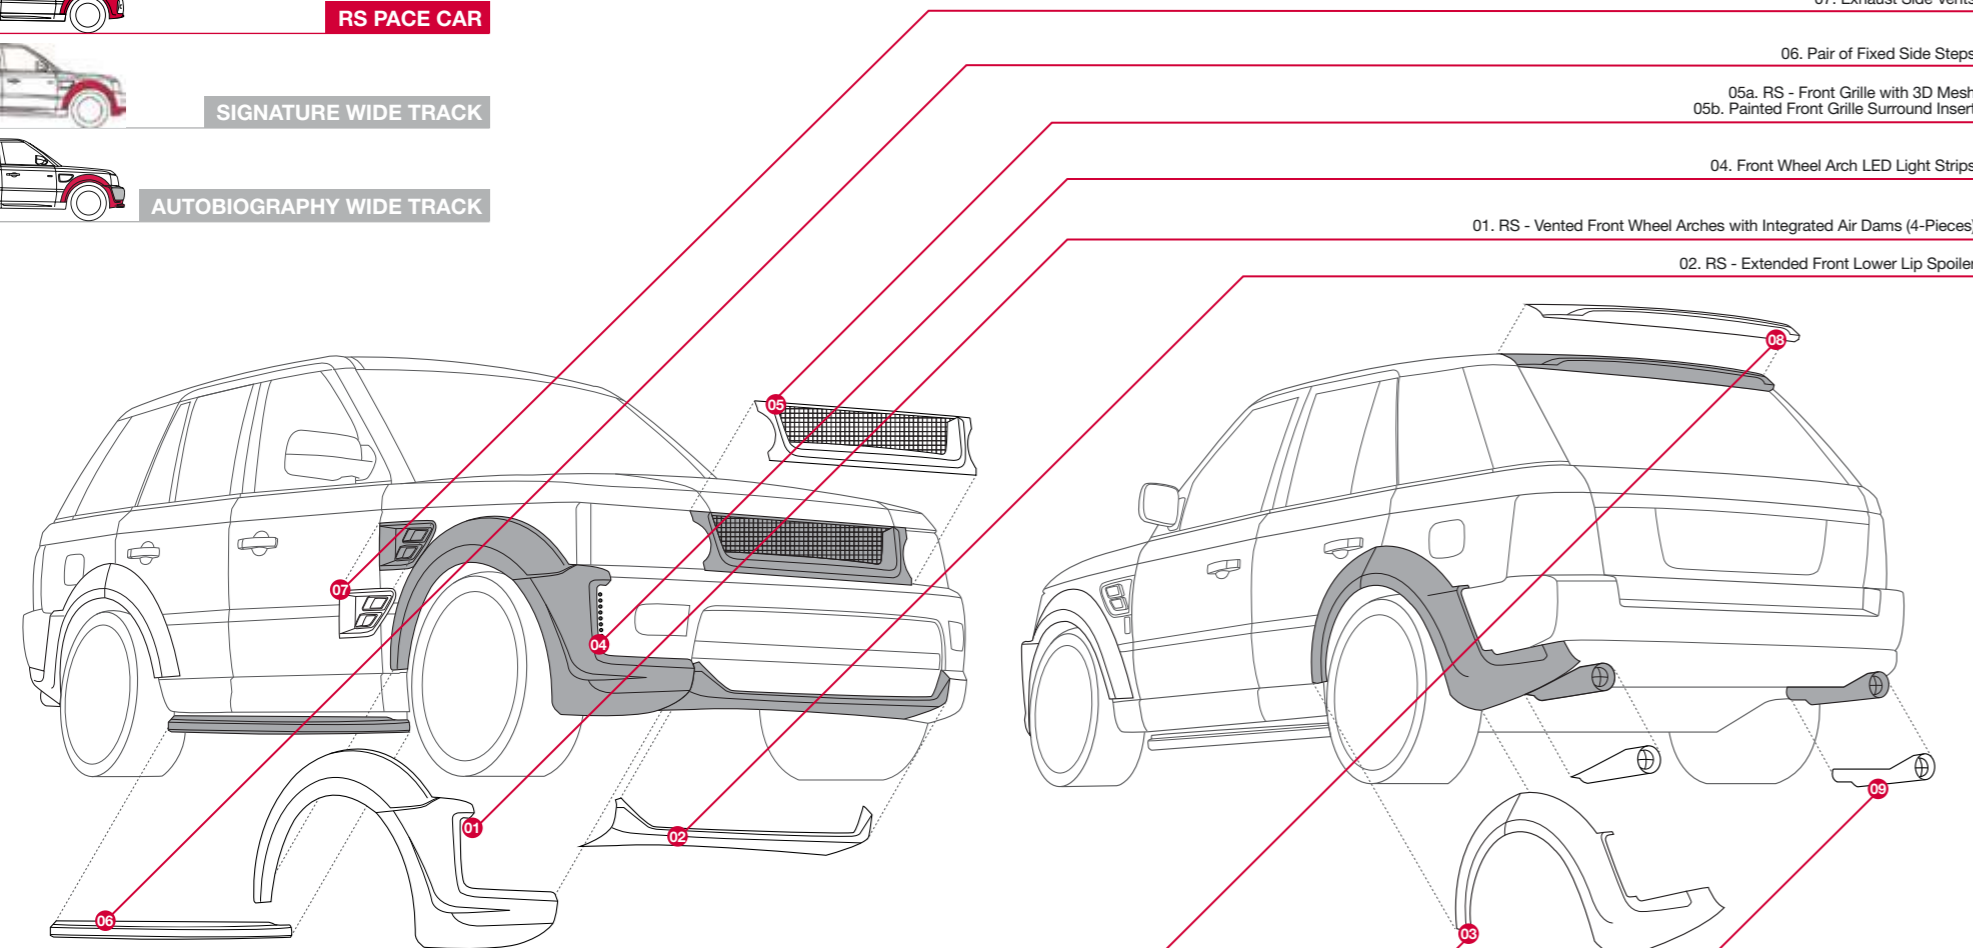

AERODYNAMIC STYLING - 2009 TO 2012
RS PACE CAR PACK - 8 PIECE

RS PACE CAR

SIGNATURE WIDE TRACK

AUTOBIOGRAPHY WIDE TRACK

07. Exhaust Side Vents

06. Pair of Fixed Side Steps

05a. RS - Front Grille with 3D Mesh
05b. Painted Front Grille Surround Insert

04. Front Wheel Arch LED Light Strips

01. RS - Vented Front Wheel Arches with Integrated Air Dams (4-Pieces)

02. RS - Extended Front Lower Lip Spoiler

08. RS - Extended Upper Roof Wing

03. RS - Vented Rear Wheel Arches with Integrated Air Dams (4-Pieces)

09. Twin Crosshair Exhaust System in Stainless Steel