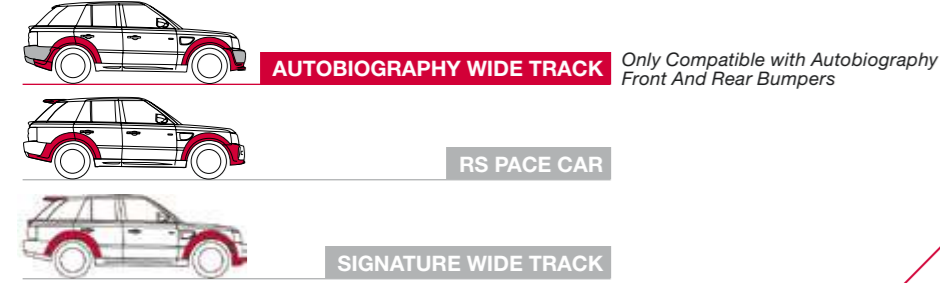

KEY:  - Please Mark to Select the Option

AERODYNAMIC STYLING - LATE 2009 TO EARLY 2013  
**AUTOBIOGRAPHY WIDE TRACK - 10 PIECE**

06. Exhaust Side Vents

01. Vented Front Wheel Arch Spats with Integrated Air Dams (4-Pieces)