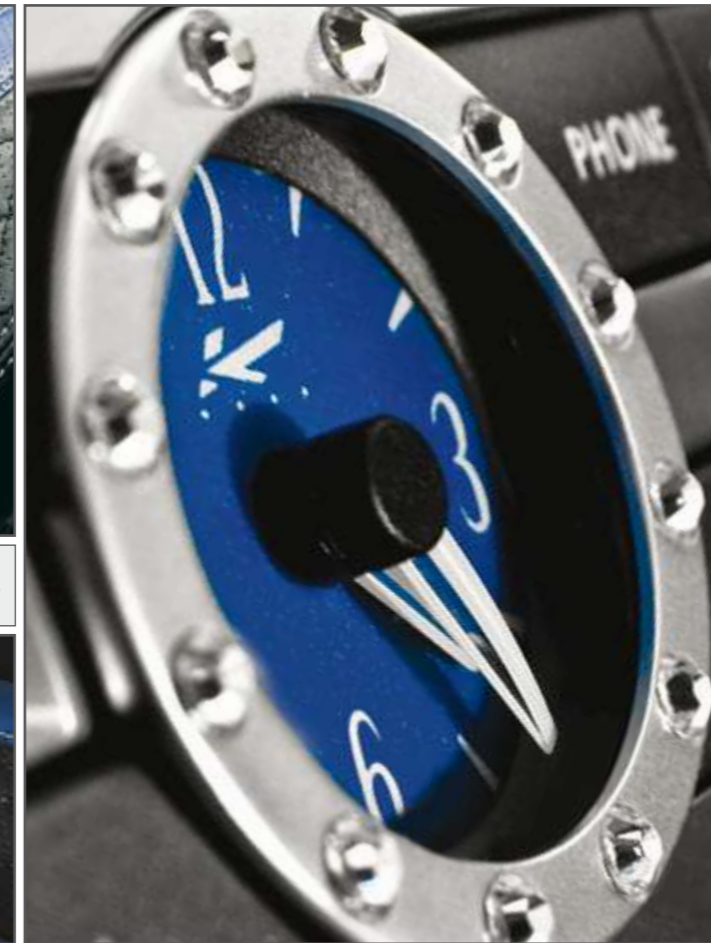

**03** Centre Glove Box in Quilted & Perforated Leather  
 Single Stripe

**04** Centre Glove Box in Quilted & Perforated Leather  
 Twin Stripe

**05** a. Clock Bezel in Billet with Swarovski Diamonds  
 b. Kahn Clock Facia in Blue  
 Available in a Choice of Colours