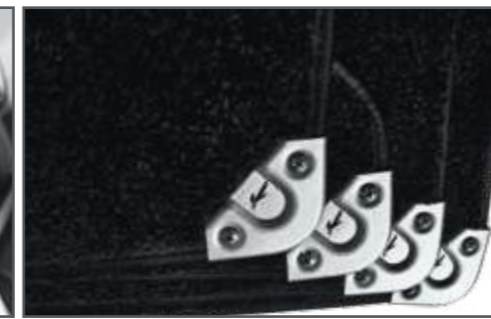

Mats - High Quality Carpet Branded Kahn
Available for Right & Left Hand Drive

20