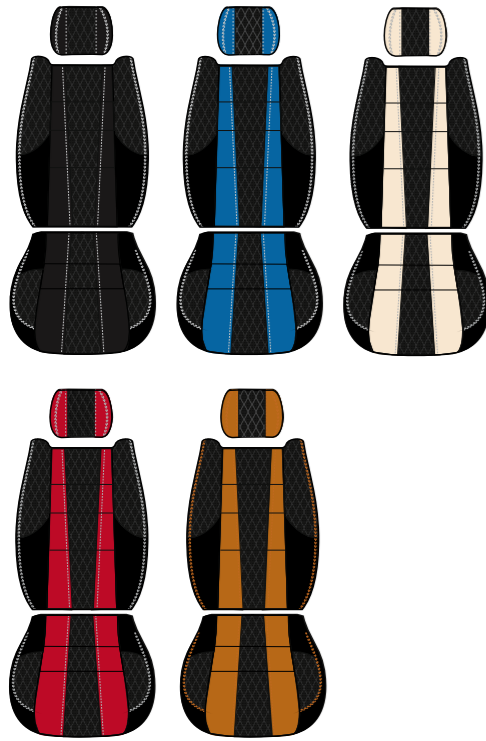

04a 04b

**06**  
 a. Clock Bezel in Billet with Swarovski Diamonds  
 b. Kahn Clock Facia  
 Available in a Choice of Colours

06a 06b

KEY:  - Please Mark to Select the Option

INTERIOR STYLING  
**FINE LEATHER UPHOLSTERY / SIGNATURE**