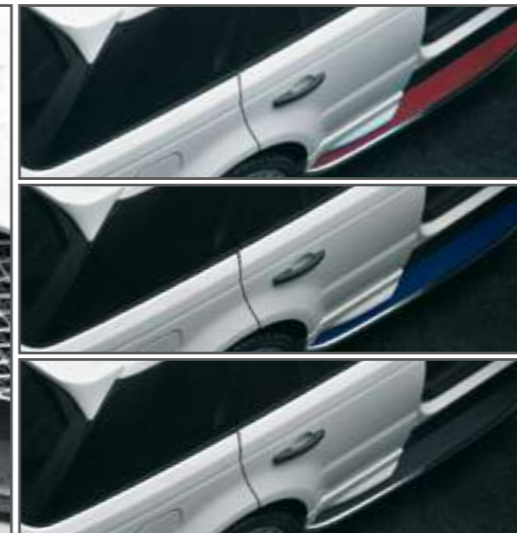

**09**

KEY: - Please Mark to Select the Option

AERODYNAMIC STYLING  
**ADDITIONAL COMPONENTS**

Welcome Ambient Illumination Package - Under Car Ice White LED Illumination **10**

RS - Front Grille Surround Insert in Carbon Finish  
 Only Compatible with RS - Front Grille with 3D Mesh  
 Available in Red or Blue **12**