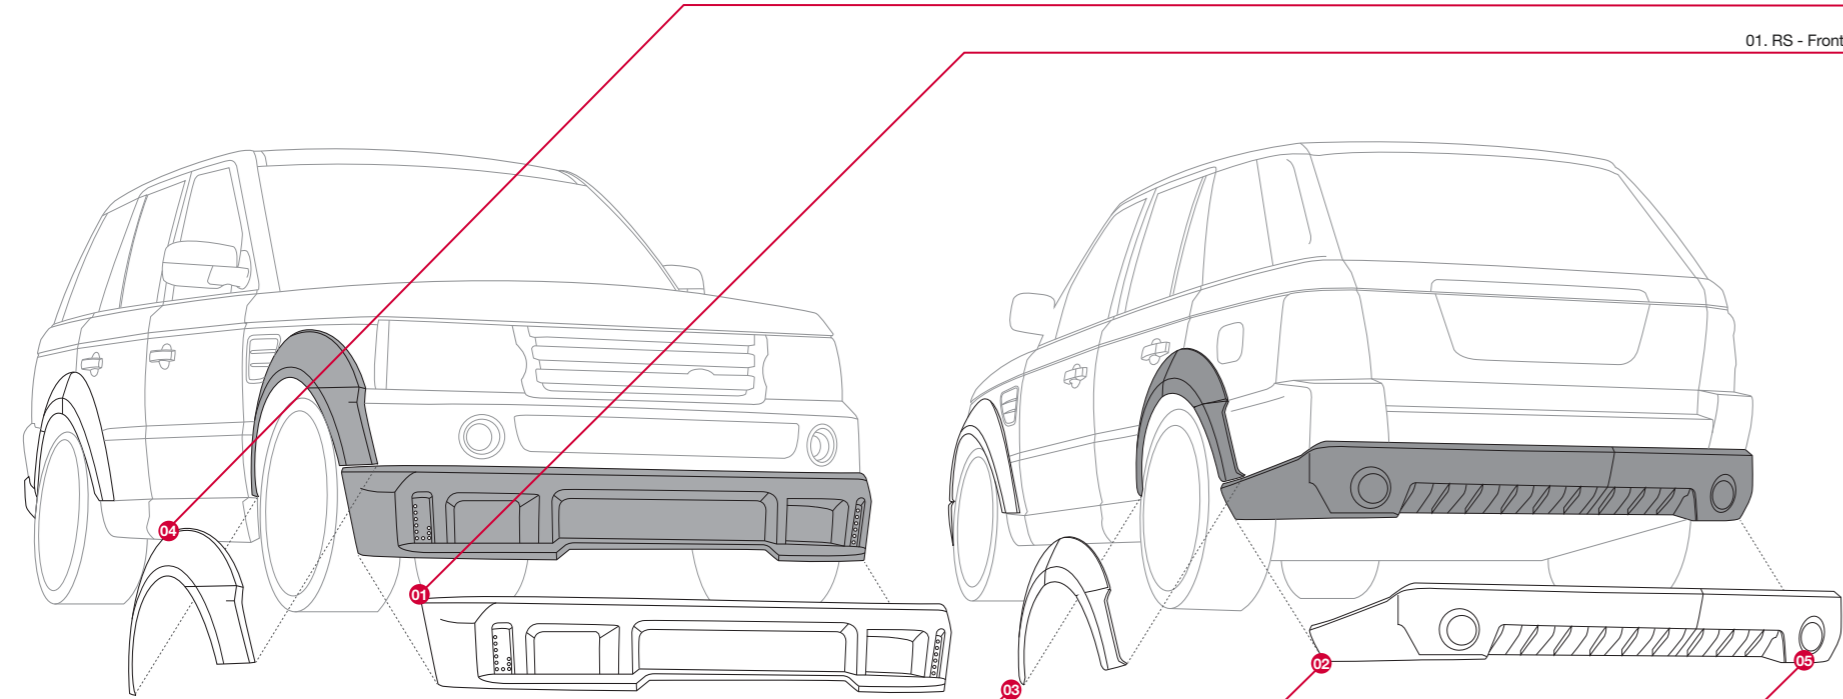

AERODYNAMIC STYLING - LATE 2005 TO EARLY 2009
RS300 COSWORTH PACK - 12 PIECE

RS300 COSWORTH

04. Front Wide Wheel Arch (4-Piece)

01. RS - Front Bumper Spoiler

03. Rear Wide Wheel Arch (6-Piece)

02. RS - Rear Apron

05. Rear Pipes & Finishers