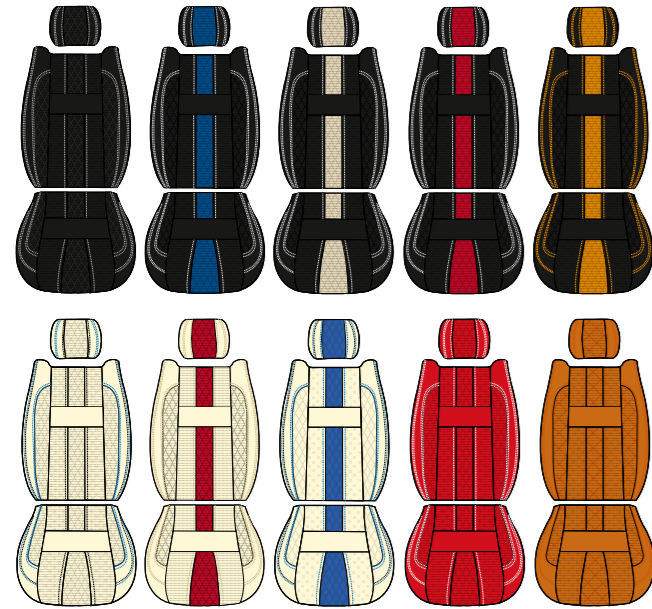

INTERIOR STYLING
FINE LEATHER UPHOLSTERY / RS

FINE LEATHER INTERIOR:
01. Front & Rear Seats including Armrests in Quilted & Perforated Leather with Coloured Stripe and Seat Stitching

AVAILABLE IN A CHOICE OF COLOURS