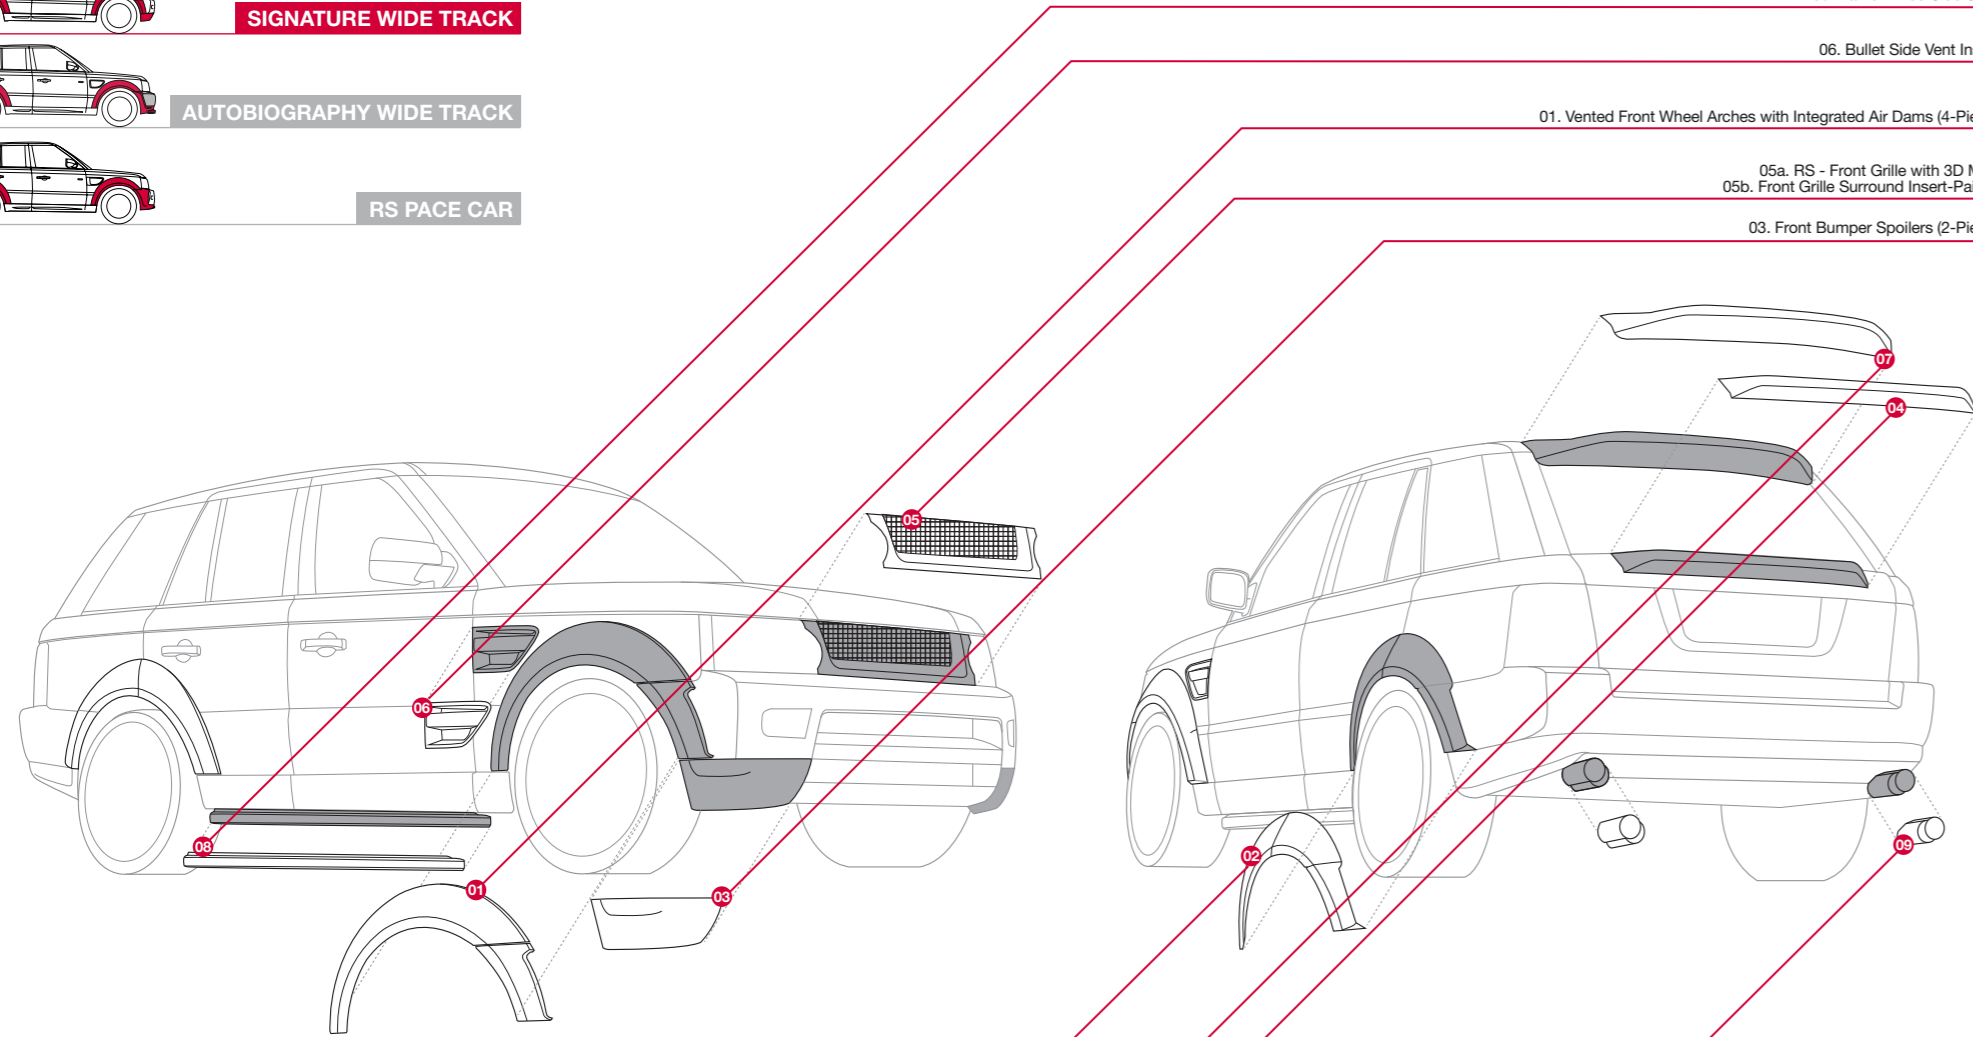

AERODYNAMIC STYLING - 2010 TO 2012  
**SIGNATURE WIDE TRACK - 12 PIECE**

**SIGNATURE WIDE TRACK**

**AUTOBIOGRAPHY WIDE TRACK**

**RS PACE CAR**

08. Pair of Fixed Side Steps

06. Bullet Side Vent Inserts

01. Vented Front Wheel Arches with Integrated Air Dams (4-Pieces)