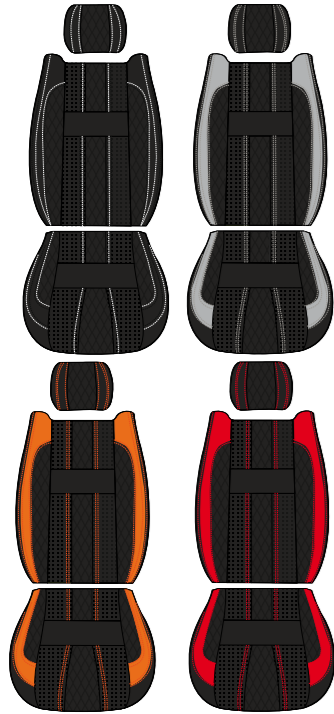

**RS-XF 22"**  
SPECIFICATIONS

Available in Sizes  
9.5X22" (Front) | 11X22" (Rear)

**Choice of Finishes:**  
Silver Platinum | Diamond

**RS-X 22"**  
SPECIFICATIONS

Available in Size  
9.5X22"

**Choice of Finishes:**  
Silver Platinum

**RS-X FORGED 22"**  
SPECIFICATIONS

Available in Size  
10X22"

**Choice of Finishes:**  
Silver Platinum

FORGED

INTERIOR STYLING  
**FINE LEATHER UPHOLSTERY / VESUVIUS & CARBON**

**FINE LEATHER INTERIOR:**  
 01. Front & Rear Seats including Armrests in Quilted & Perforated Leather with Leather or Alcantara Side Trim  
**AVAILABLE IN A CHOICE OF COLOURS**