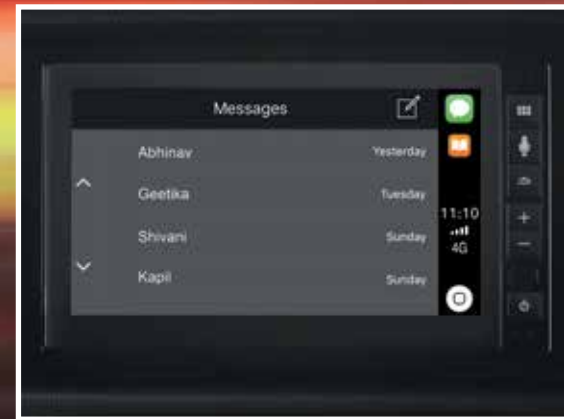

## ALL DEMANDS ARE FULFILLED WITHIN

Armed with the smart key, a push of the button is all it takes to set off on the most demanding of journeys in the New Honda Jazz. The Soft Pad Dashboard lures you in, while the Best-In-Class Space makes sure that you never run out of room for company. Once you discover the Hands-On Intelligent Steering Wheel with the effortless Paddle Shift and the comfort of Cruise Control, there's no turning back.

# CONNECTIVITY THAT GOES BEYOND YOUR DEMANDS

The advanced floating DIGIPAD 2.0 has more connectivity features than you could ever demand. Be it the ability to seamlessly connect with your smartphone and enable a digital lifestyle through intuitive and easy-to-use controls, or the ease of unlocking the full potential of both iOS and Android phones with Apple CarPlay and Android Auto respectively. Add to that the Weblink which lets you seamlessly operate popular smartphone apps, and the rear camera display on the infotainment hub, it turns into a display audio system for the most demanding out there.

Apple CarPlay

Android Auto

Navigation

Messages

Media Player

Phone

- Voice Command
- Messages
- Media Player
- AM/FM Radio, MP3, iPod, Bluetooth for Hands-Free Telephone and Audio Streaming Support

^Segment is defined by hatchbacks with length usually up to 4 000 mm and engine size up to 1.2 Litres. \*Depending on compatibility and configuration of smartphone.