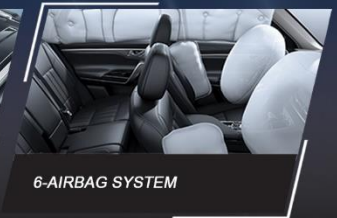

INTERIOR & CONVENIENCE	
Seat Material	Leather
Steering Wheel Audio & Bluetooth Controls	Equipped
Door Handle	Chrome
Center Armrest with Storage Box	Equipped
Engine Remote Start	Equipped
Instrument Cluster	10" LCD Panel
Drive Mode	Eco, Sport, Snow
Cruise Control	Equipped
Air Conditioning	Tri-Zone Automatic
Air Conditioning Vents	1st, 2nd & 3rd Row
Sun visor	Equipped with Vanity Mirror & Illumination for Driver & Front Passenger
Power Sunroof	Panoramic Type
Multimedia System	12.3" Touchscreen with Bluetooth & USB Connectivity
Speakers	6
1st Row Seat Adjustment	8-Way Power for Driver, 4-Way Power for Front Passenger
2nd Row Seat Adjustment	60:40 Split Fold
3rd Row Seat Adjustment	50:50 Split Fold
Ventilated & Heated Seats	1st Row
Reading Light	Equipped
Rearview Mirror	Automatic Anti-glare
Power Door Locks	Equipped
Power Windows	Equipped
Power Side Mirrors	Equipped
Power Folding Side Mirrors	Equipped
12V Power Outlet	Front & Rear
Power Tailgate	Equipped
SAFETY & SECURITY	
Airbags	Dual Front, Side & Curtain
Key System	Smart Key with Push Start / Stop Button
Anti-Lock Braking System (ABS)	Equipped with Electronic Brake Force Distribution (EBD)
Brake Assist (BA)	Equipped
Electronic Stability Program (ESP)	Equipped
Traction Control System (TCS)	Equipped
Hill Hold Control (HHC)	Equipped
Hill Descent Control (HDC)	Equipped
360° Panoramic Camera	Equipped
Lane Departure Warning	Equipped
Front & Rear Parking Sensors	4-Eye
Emergency Braking Lights	Equipped
ISOFIX	Equipped
Child Safety Lock	Equipped
Tire Pressure Monitoring System (TPMS)	Equipped
Seatbelt	3-point for Front & Rear Seats
Safety Handle	Equipped