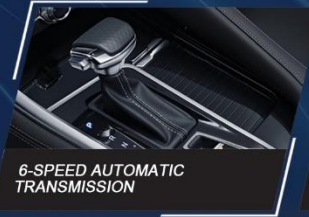

<b>INTERIOR &amp; CONVENIENCE</b>	
Seat Material	Leather
Steering Wheel Audio & Bluetooth Controls	Equipped
Door Handle	Chrome
Center Armrest with Storage Box	Equipped
Engine Remote Start	Equipped
Instrument Cluster	10" LCD Panel
Drive Mode	Eco, Sport, Snow
Cruise Control	Equipped
Air Conditioning	Tri-Zone Automatic
Air Conditioning Vents	1st, 2nd & 3rd Row
Sun visor	Equipped with Vanity Mirror & Illumination for Driver & Front Passenger
Power Sunroof	Panoramic Type
Multimedia System	12.3" Touchscreen with Bluetooth & USB Connectivity
Speakers	6
1st Row Seat Adjustment	8-Way Power for Driver, 4-Way Power for Front Passenger
2nd Row Seat Adjustment	60:40 Split Fold
3rd Row Seat Adjustment	50:50 Split Fold
Ventilated & Heated Seats	1st Row
Reading Light	Equipped
Rearview Mirror	Automatic Anti-glare
Power Door Locks	Equipped
Power Windows	Equipped
Power Side Mirrors	Equipped
Power Folding Side Mirrors	Equipped
12V Power Outlet	Front & Rear
Power Tailgate	Equipped
<b>SAFETY &amp; SECURITY</b>	
Airbags	Dual Front, Side & Curtain
Key System	Smart Key with Push Start / Stop Button
Anti-Lock Braking System (ABS)	Equipped with Electronic Brake Force Distribution (EBD)
Brake Assist (BA)	Equipped
Electronic Stability Program (ESP)	Equipped
Traction Control System (TCS)	Equipped
Hill Hold Control (HHC)	Equipped
Hill Descent Control (HDC)	Equipped
360° Panoramic Camera	Equipped
Lane Departure Warning	Equipped
Front & Rear Parking Sensors	4-Eye
Emergency Braking Lights	Equipped
ISOFIX	Equipped
Child Safety Lock	Equipped
Tire Pressure Monitoring System (TPMS)	Equipped
Seatbelt	3-point for Front & Rear Seats
Safety Handle	Equipped